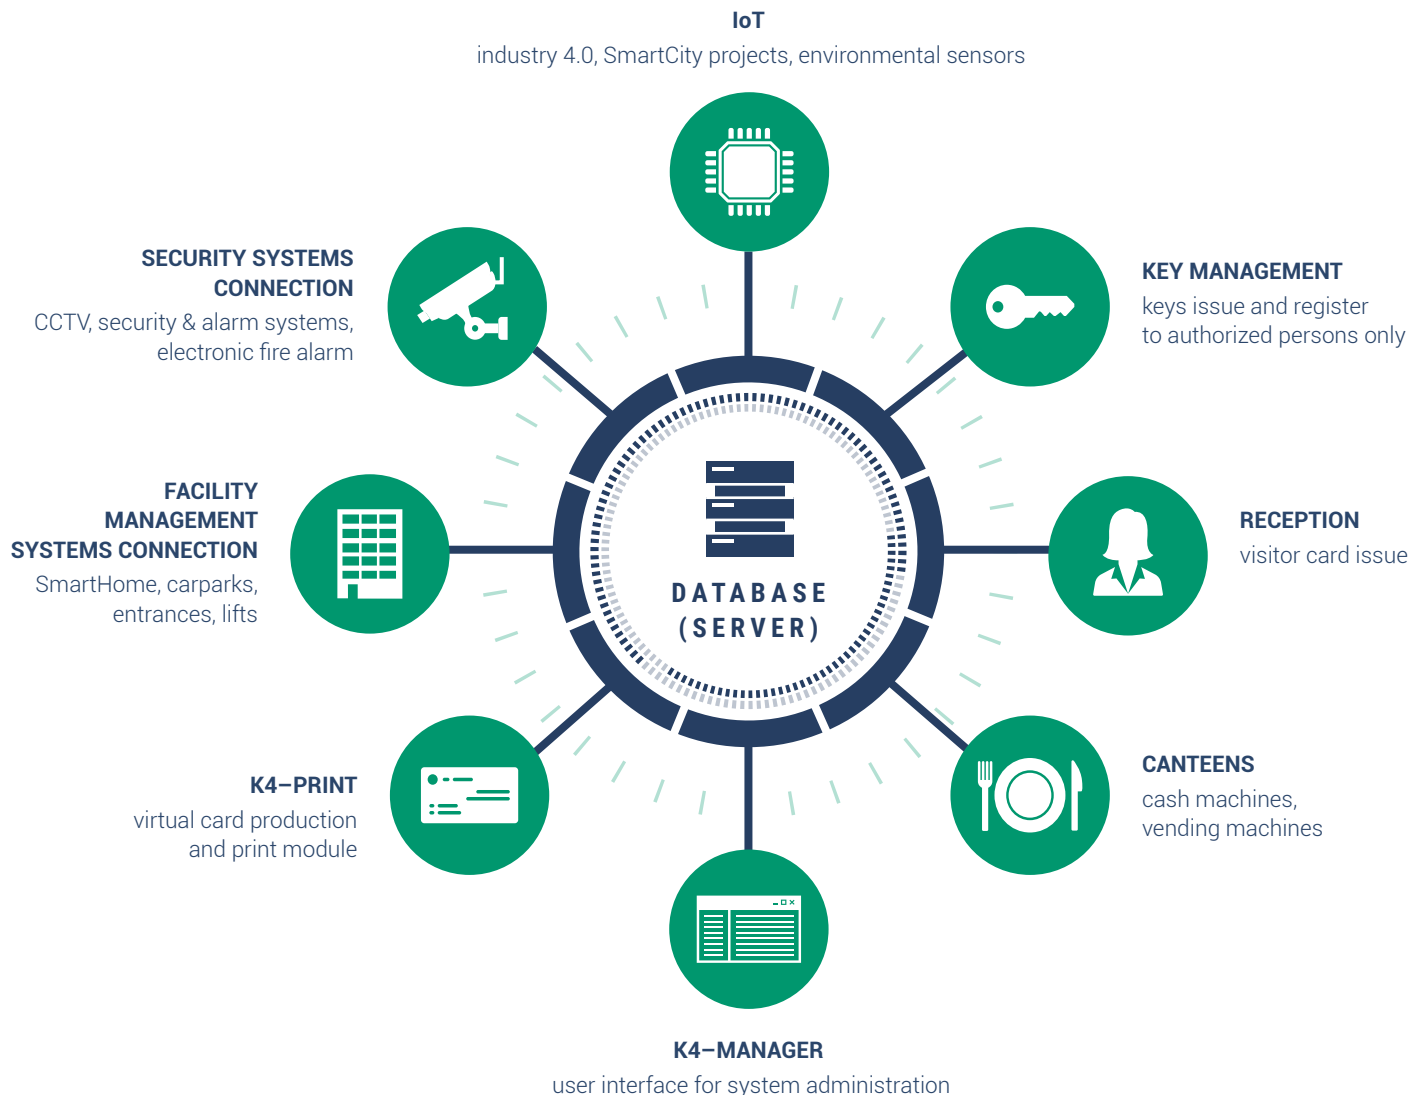

K4-MANAGER

User interface for system administration.

K4-SERVER

Communication server allowing for data transfer between the database and individual readers.

K4-MASTER

Intelligent device controlled by the K4-Server and providing for example passage data.

K4-EVACUATION

Creates lists of persons currently present in certain zones as well as lists of all persons present.

K4-EVIDENCE

Record of installed HW with optional print sets and use for external companies.

K4-CHECK

Shows photographs and descriptions of persons passing selected readers.

K4-ALARM

Shows alarms of the respective access control system and allows its operation.

K4-RECEPTION

SW module for PC, used for record keeping and monitoring of visitors.

K4-SAP

Interface for connection to the SAP information system.

K4-KEY

SW module (service) for PC which enables contact with the safe deposit boxes.

CONTACT US

IMAPORTER PRO HOMEPAGE:

www.ima.cz/imaporter-pro