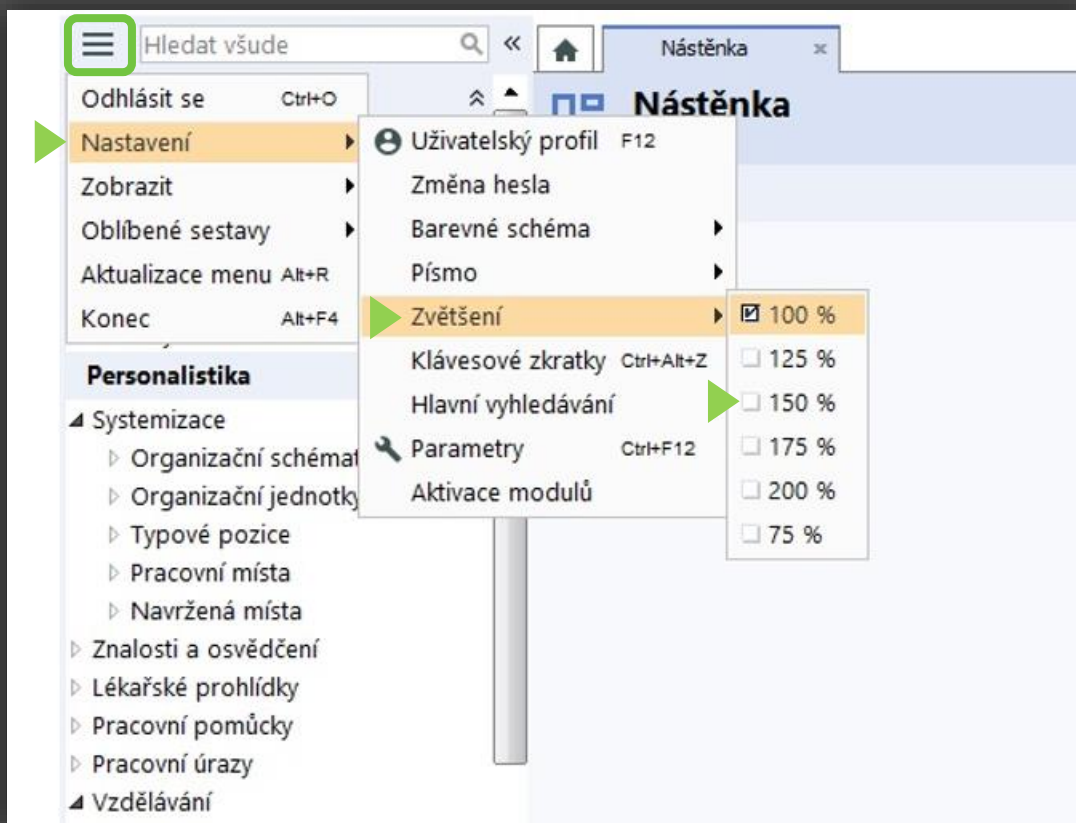

Zvětšení aplikace

Máte velký monitor a hodilo by se vám všechno si zvětšit?

Menu > Nastavení > Zvětšení

Máte k dispozici 6 úrovní:

The screenshot displays the OKbase 6.3.0.5 interface with a navigation menu on the left and a main content area on the right. The navigation menu is expanded to show 6 levels of sub-items. The levels are highlighted with green percentages:

- Level 1: 100%
- Level 2: 75%
- Level 3: 100%
- Level 4: 125%
- Level 5: 150%
- Level 6: 175%

The final level is highlighted with 200%.

The main content area shows a search bar and a list of items, including "Rychlé volby" and "Personalistika".