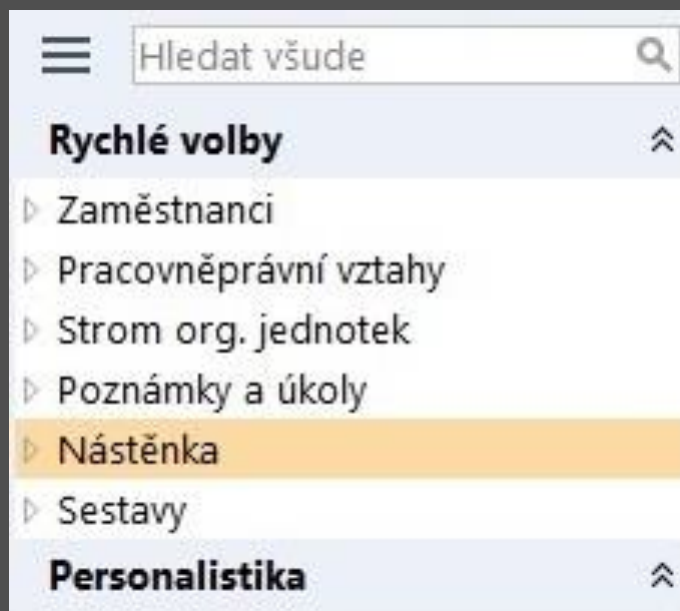

POZOR!

Změna se projeví až **po restartu** aplikace!

100 %